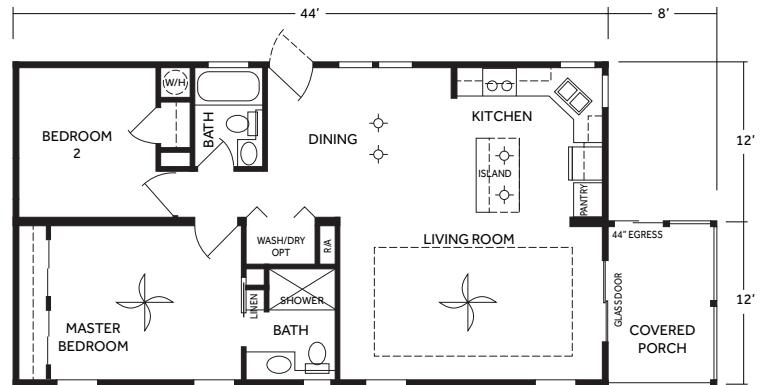

SWEET WATER
OAKS
MANUFACTURED HOUSING COMMUNITY

Skyline Homes

Sea Breeze - Model #4893

original price
~~\$180,000~~

only **\$114,995** +tax

2 Bedroom, 2 Bath, 1/2 Porch, 1056 sq ft

Price Includes: Set-up • A/C & Heat • Carport • Skirting • Driveway • Storage Shed

Included Features Plan #4893:

- 2 Bedrooms
- 2 Baths
- Storage Shed
- Central A/C & Heat
- Kitchen Island
- Pendant Lights
- Carport
- Driveway
- Steps & Railings
- Pre-Plumbed for Washer Dryer
- Drywall
- Stainless Steel Appliances
- 60" Enclosed Shower in Master Bathroom
- 1/2 Porch
- 12 Month Limited Warranty