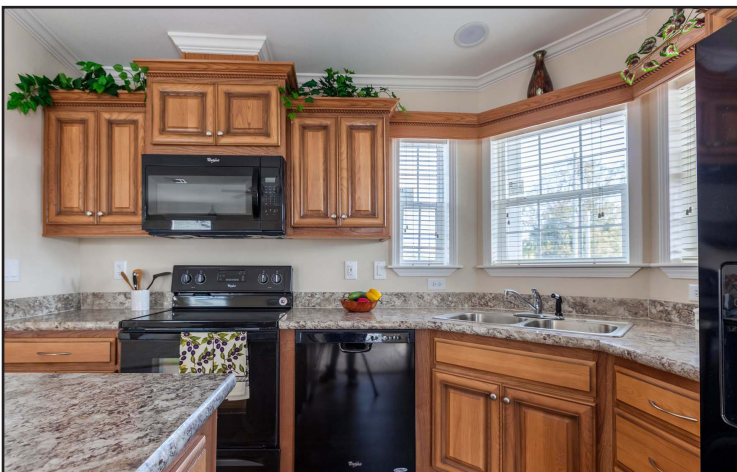

SWEET WATER
OAKS
MANUFACTURED HOUSING COMMUNITY

Skyline Homes

Sea Breeze - Model #4893

original price
~~\$180,000~~

only **\$114,995** +tax

2 Bedroom, 2 Bath, 1/2 Porch, 1056 sq ft

Price Includes: Set-up • A/C & Heat • Carport • Skirting • Driveway • Storage Shed

Included Features Plan #4893:

- 2 Bedrooms
- 2 Baths
- Storage Shed
- Central A/C & Heat
- Kitchen Island
- Pendant Lights
- Carport
- Driveway
- Steps & Railings
- Pre-Plumbed for Washer Dryer
- Drywall
- Stainless Steel Appliances
- 60" Enclosed Shower in Master Bathroom
- 1/2 Porch
- 12 Month Limited Warranty