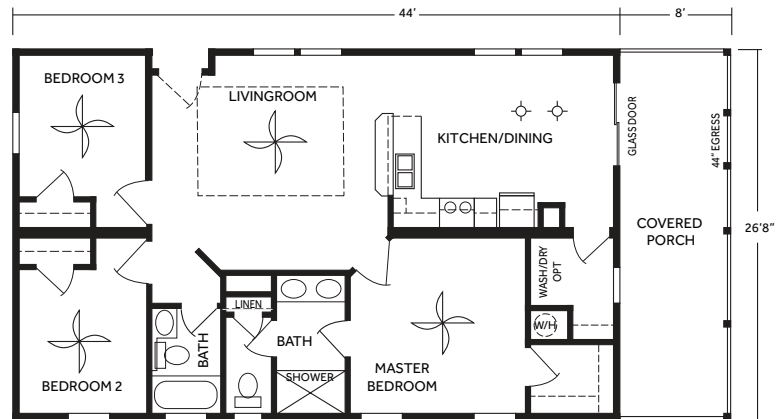

Skyline Homes

Floridian - Model #5029A

original price
~~\$199,000~~

Full Porch Model only

\$125,995 +tax

original price
~~\$194,000~~

1/2 Porch Model only

\$119,995 +tax

3 Bedroom, 2 Bath, Porch, 1179 sq ft

Price Includes: Set-up • A/C & Heat • Carport • Skirting • Driveway • Storage Shed

Included Features Plan #5029A:

- 3 Bedrooms
- 2 Baths
- Storage Shed
- 102" Flat Ceilings
- Central A/C & Heat
- LED Interior Lights
- Carport
- Garbage Disposal
- Driveway
- Steps & Railings
- Pre-Plumbed for Washer & Dryer
- Drywall
- Stainless Steel Appliances
- Dishwasher
- Enclosed Shower in master Bathroom
- Smoke Detectors
- Porch
- 12 Month Limited Warranty